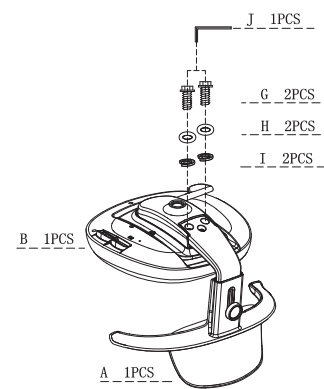

Design by:
Hans Thyge Raunkjaer