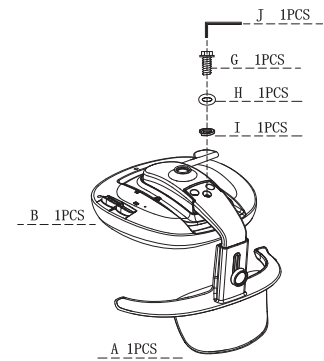

Design by:
Hans Thyge Raunkjaer