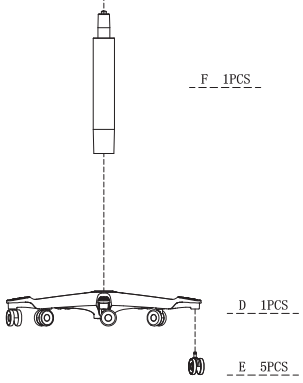

Design by:
Hans Thyge Raunkjaer